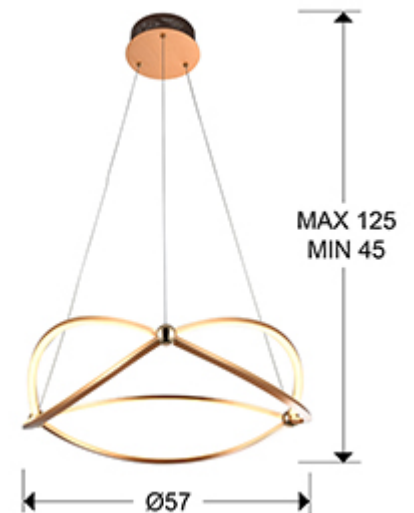

Ocellis

Pendants

757232

LED lamp made of brushed aluminium, rose gold finish. Opal silicone diffuser. Adjustable height. 45 W, 4050 lm. 3000 K

- This lamp is supplied with GRAVITY TOGGLES, to improve ceiling fixing.

GENERAL INFORMATION

Catalogue: i42 Iluminación
Page: 140
EAN Code: 8435435329426
Type: Pendants
Collection: Ocellis

SIZES

Sizes: Ø 57.0 ↑ 14.0 cm
Height when installed: 45.0/ max. 125.0 cm
Weight: 1.5 Kg

SIZES WITH PACKAGING

Weight: 3.6 Kg
Volume: 0.0970m³
Sizes: ↔ 68.0 ↓ 21.0 ↗ 68.0 cm

TECHNICAL INFORMATION

IP protection: IP 20
Electric class: Class 1
Maximum power: 45W
Voltage: 220/240 V
Frequency: 50/60 Hz
Colour temperature: 3,000 K
Average lifespan: 50,000 h
Power factor: >0.9
CRI: >80